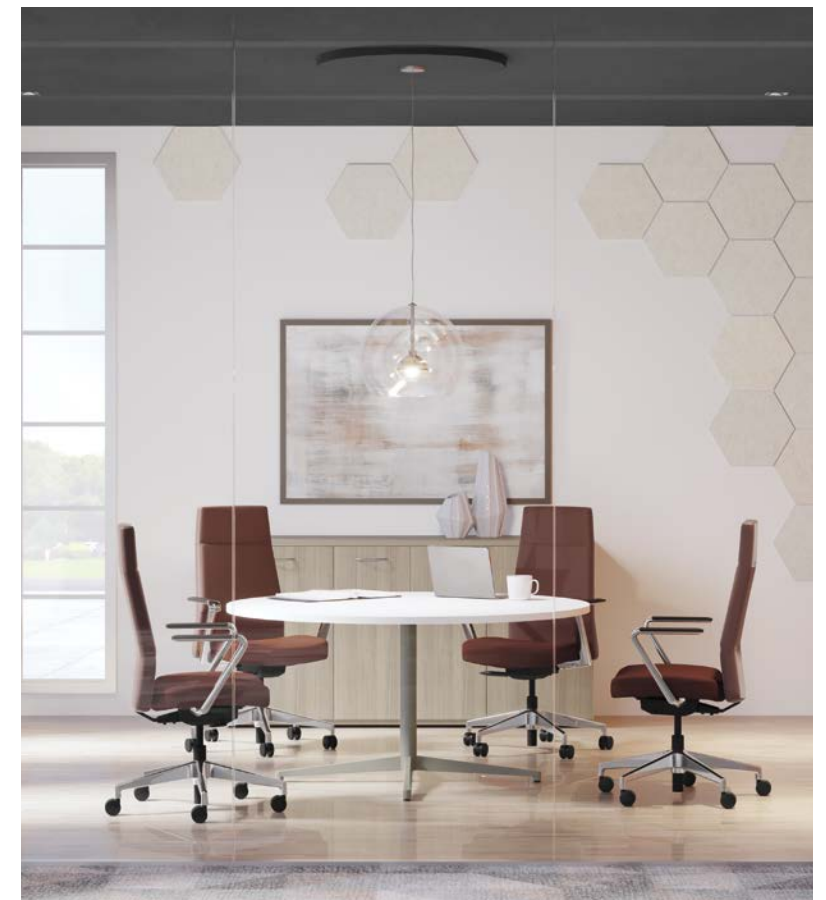

HON

Make your space work[®]

Cofi[™]

Seating

A great first impression.

It's All About The Details

Engaging a new client, interviewing a potential employee, introducing yourself to a new board member - everything you do, say, and represent can have lasting effects. There's no question the same is true for an office chair - how it evolves a space and how you feel when you sit in it. Cofi makes its mark in a truly exceptional way. With two back heights, three back designs, and a variety of multi-fabric, base, and arm options, Cofi goes above and beyond when it comes to premium detailing and stunning aesthetics. Plus with its intuitive functionality, you'll get a remarkably comfortable and supportive sit to help you conquer the day.

SCAN TO
CHECK OUT
COFI ON
HON.COM

Shown with Preside® table.

Shown with Preside® table and Workwall.

Close The Deal In Comfort

Whether you're calling the shots in a private office or presiding over a board meeting in a conference room, you - and your cohorts - need a seating solution that reflects the way you work. That means powerhouse performance, elegance in motion, and the power of choice. With three user-friendly control mechanisms and two back choices - Executive or Managerial - Cofi provides smart support and the comfort you deserve, no matter how long the collaboration continues.

Shown with Preside® table.

Elevate Your Aesthetic

Cofi is all about choices. Three back stitch details - channel, quilt, or solid - and nine contrast stitching colors let you create your own signature look. And with its slim, tapered profile, sophisticated detailing, and a selection of luxurious fabrics and finishes, Cofi is sure to stand out in any office setting.