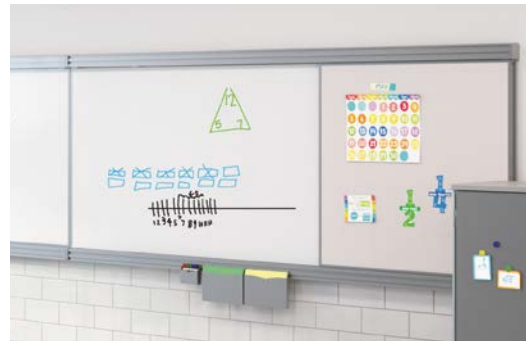

Student Desks

A Dependable Study Guide

Acing every placement test, SmartLink student desks feature unique shapes that allow educators to get creative with multiple layout options. With thoughtful rectangular and triangular choices, SmartLink is one step ahead when it comes to the support of both right- and left-handed users. And with doodle-resistant surfaces—plus smart optional accessories like book boxes and backpack hooks—SmartLink ensures a clean and clutter-free classroom, year after year.

Front Row Focus

Traditional classroom layouts have a new lease on life with SmartLink. Dynamic surface shapes and simple mobility offer an agile approach to learning environments by maximizing the space and discouraging distractions. And with a smart sit-to-stand desk alternative, an elevated perspective is as easy as ABC.

Better Together

Every education environment needs furniture that can easily be rearranged for small group activities—SmartLink’s innovative configuration options and expert mobility make paring up a breeze. And with standing height options that offer additional seating for impromptu breakout sessions, these clever surface solutions allow students to move where the day takes them.

Team Huddle

Some assignments simply require more hands on deck. SmartLink is ideal for open workspaces designed to encourage big thinking in big groups.

Teacher Solutions

Head of the Class

The ultimate teacher's assistant, the SmartLink collection includes a compact, mobile teacher station that accommodates technology, modular storage cabinets to keep school supplies well-organized, and versatile presentation tools that keep lessons visual and dynamic. A total classroom solution that supports any type of teaching style, SmartLink can adapt and evolve as needs change, making it a quick study.