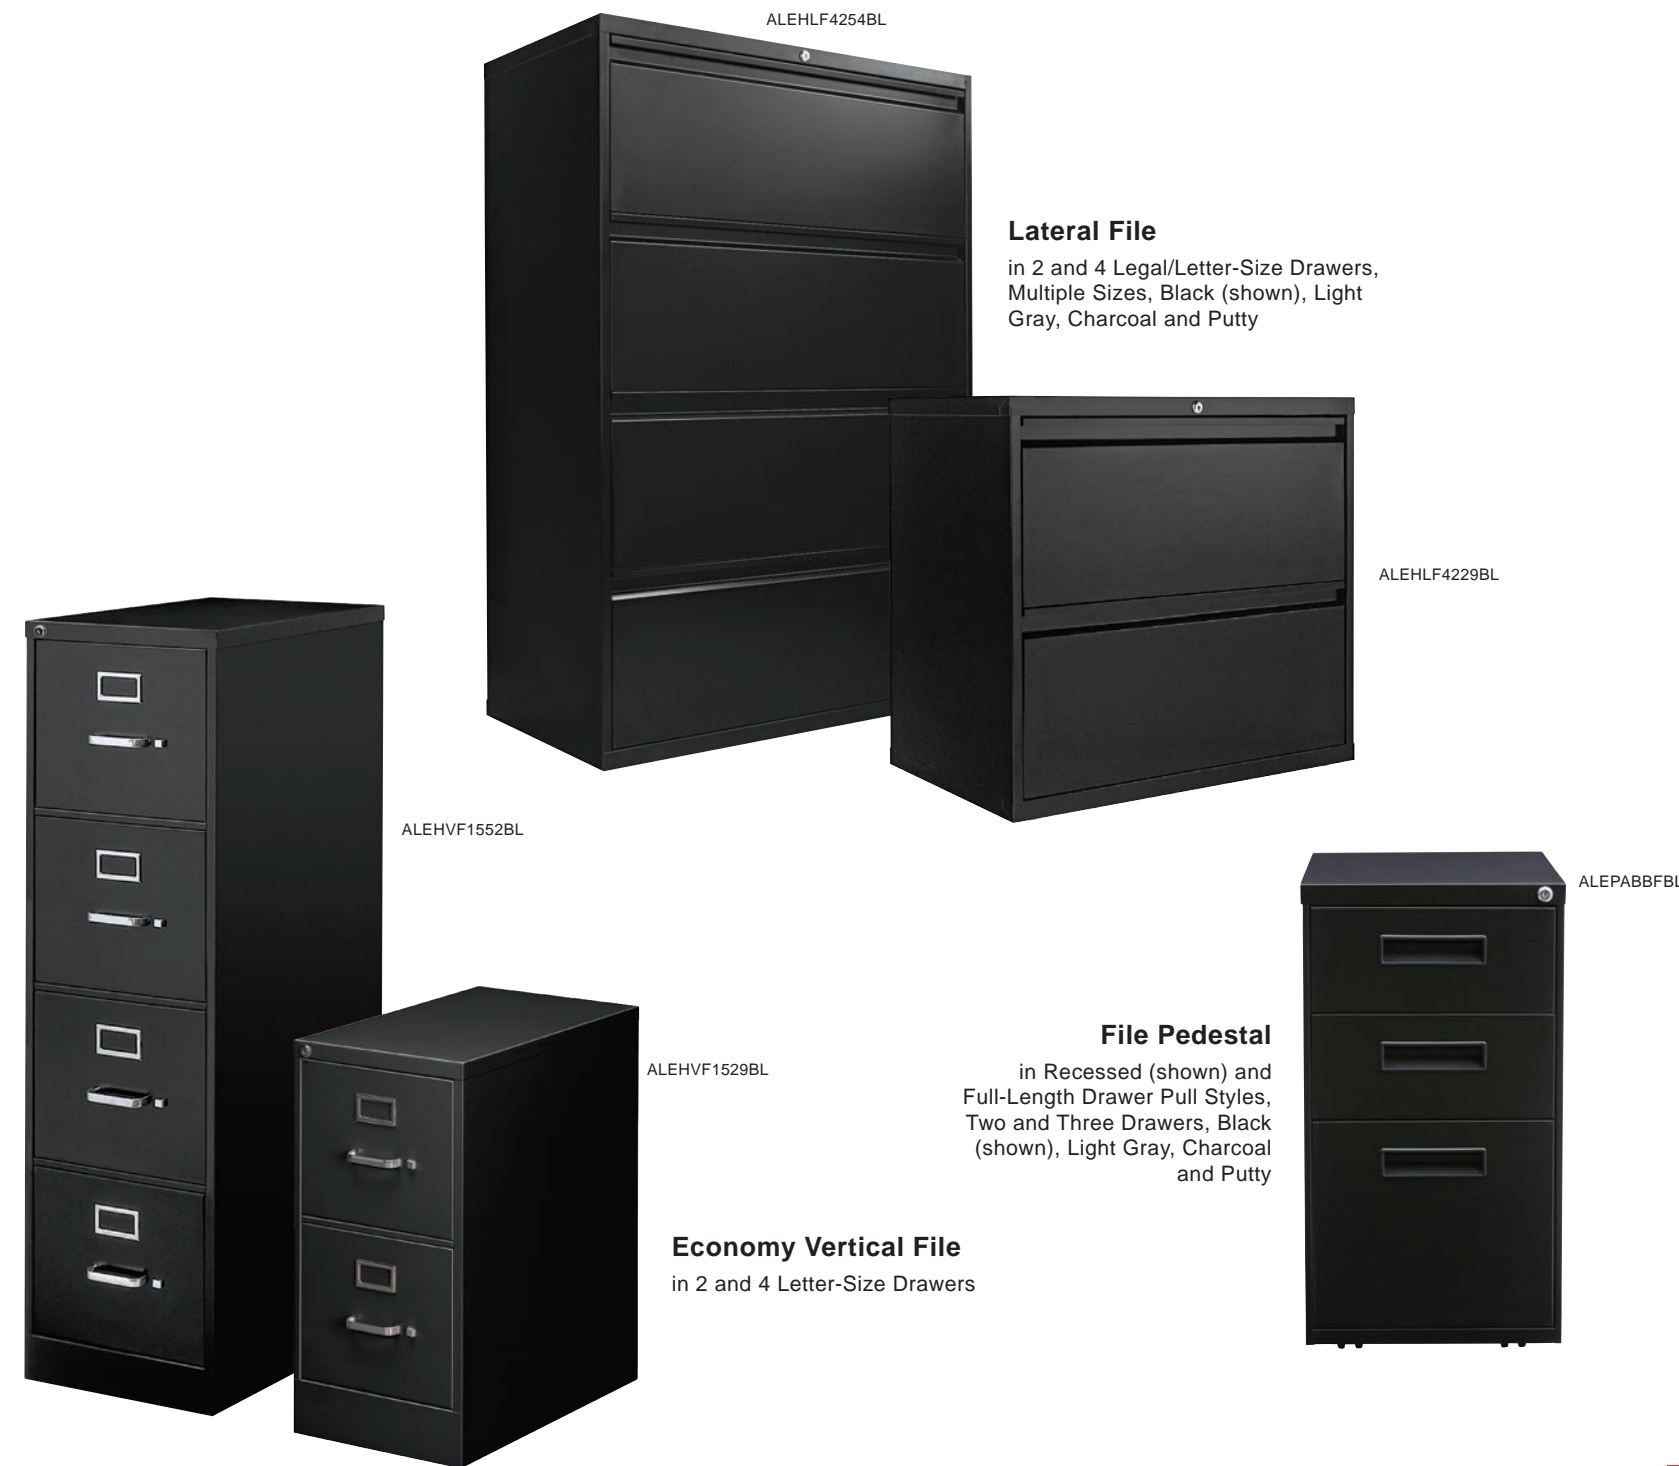

Create Order

Maximize space and minimize clutter with storage solutions to organize everything from office supplies to files to breakroom essentials.

1 Economy Vertical File, 4 Letter-Size Drawers, Black (ALEVF1952BL) 2 Lateral File, 4 Legal/Letter-Size File Drawers, Black (ALELF4254BL) 3 NSF Certified Industrial 4-Shelf Wire Shelving Kit, Black (ALESW664818BL) 4 72" High Heavy-Duty Welded Storage Cabinet, Black (ALECM7218BK)

Office Storage

Lateral File

in 2 and 4 Legal/Letter-Size Drawers, Multiple Sizes, Black (shown), Light Gray, Charcoal and Putty

File Pedestal

in Recessed (shown) and Full-Length Drawer Pull Styles, Two and Three Drawers, Black (shown), Light Gray, Charcoal and Putty