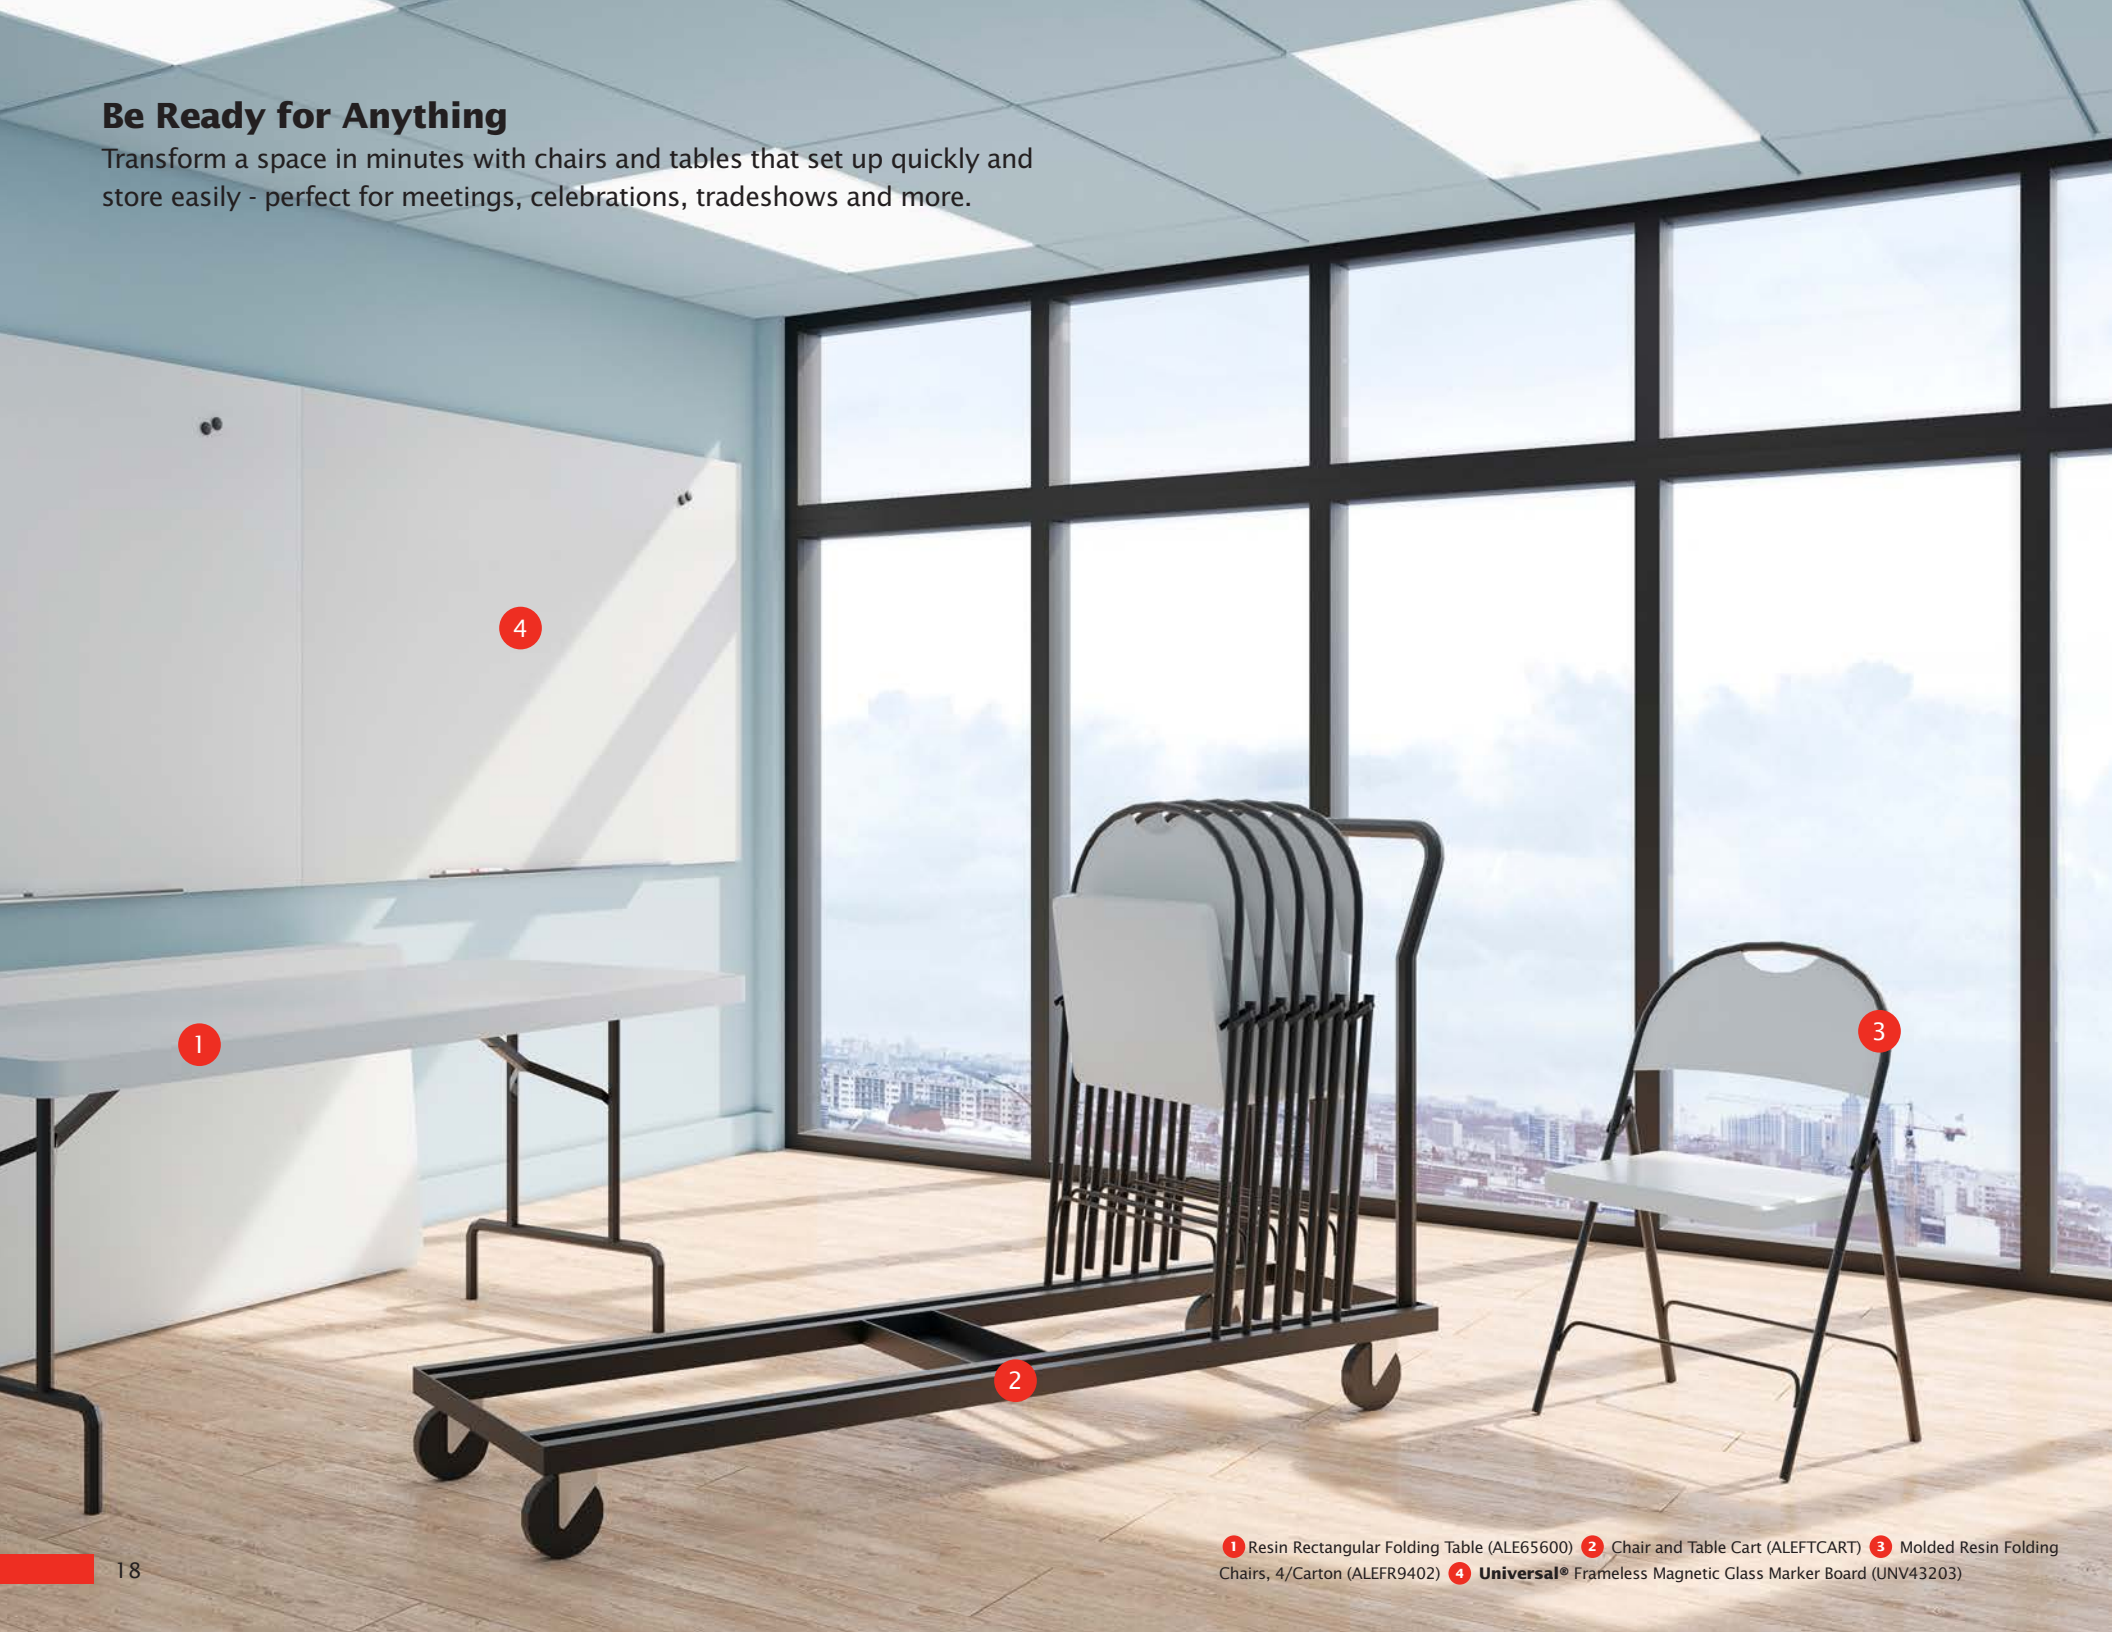

Be Ready for Anything

Transform a space in minutes with chairs and tables that set up quickly and store easily - perfect for meetings, celebrations, tradeshow and more.

1 Resin Rectangular Folding Table (ALE65600) 2 Chair and Table Cart (ALEFTCART) 3 Molded Resin Folding Chairs, 4/Carton (ALEFR9402) 4 Universal® Frameless Magnetic Glass Marker Board (UNV43203)

Anywhere