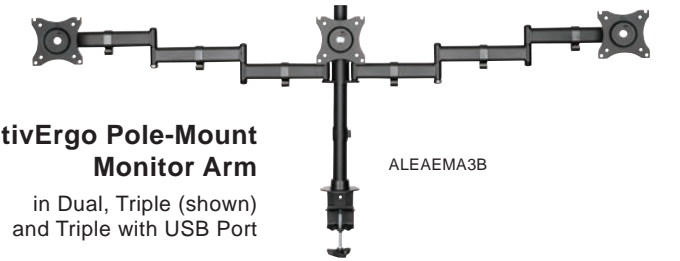

Workspace

AdaptivErgo Sit-Stand Lifting Workstation
in Single and Two Tier (shown)

AdaptivErgo Pole-Mount Monitor Arm
in Dual, Triple (shown) and Triple with USB Port

Chair Mats
in Moderate and All-Day Use, For Low Pile Carpet and Hard Floors, Lipped (shown) and Rectangular