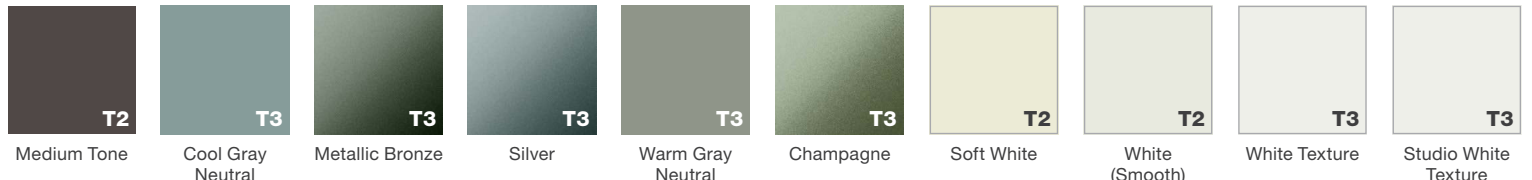

Herman Miller

Get in Touch Reach out to your Alera Sales Representative for pricing and program details.