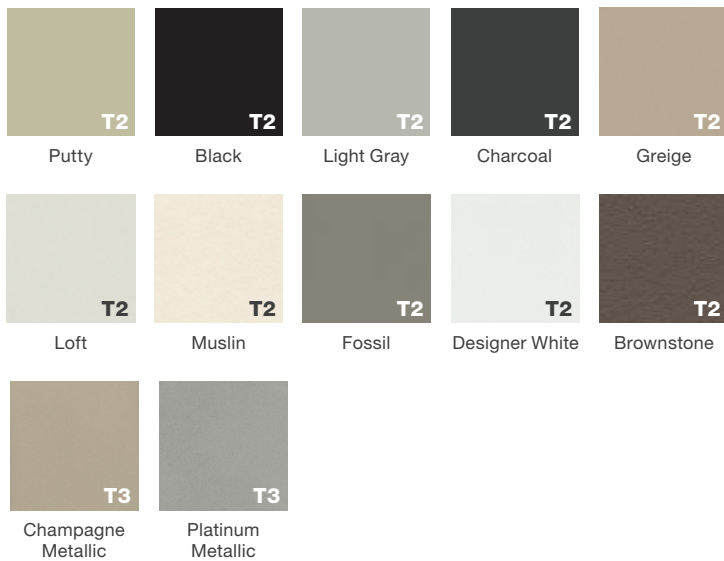

Delivering the perfect solution for you, your space and your bottom line.

COLOR MATCH PAINT PROGRAM

Standard Paint Colors

Hon®

Allsteel®

Knoll

Steelcase

Herman Miller

Get in Touch Reach out to your Alera Sales Representative for pricing and program details.